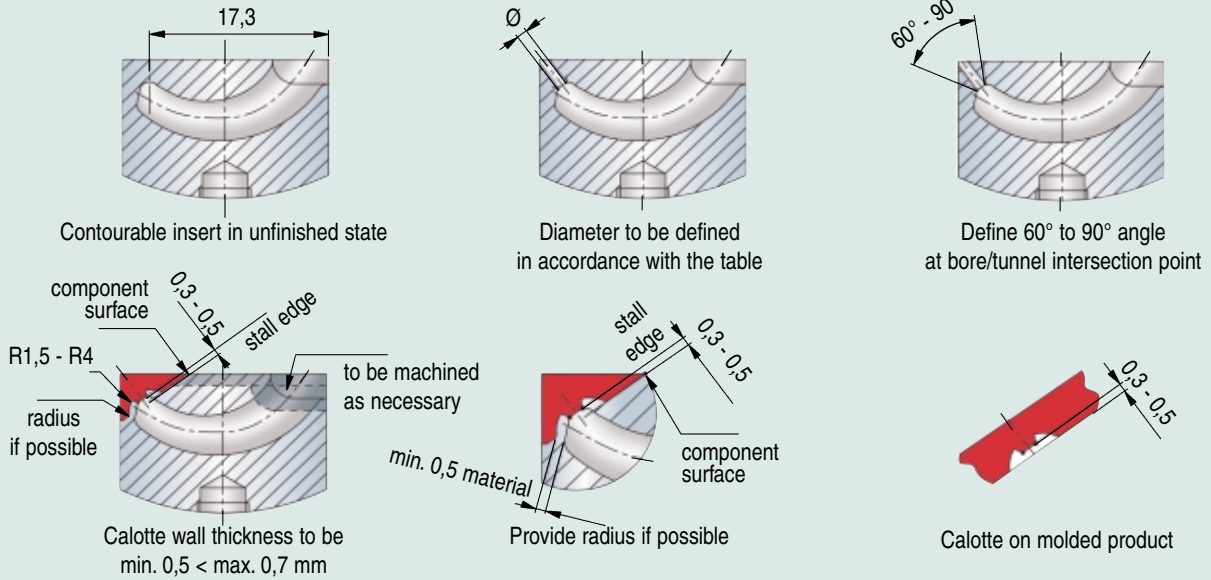

Cashew Gate Inserts

Kontourflow® GTK

Inclined Surface

Curved Surface

CAD files available at:
www.exaflow.com