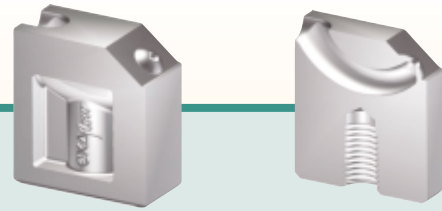

Cashew Gate Inserts

Kontourflow® GTK

Inclined Surface

Curved Surface

CAD files available at:
www.exaflow.com