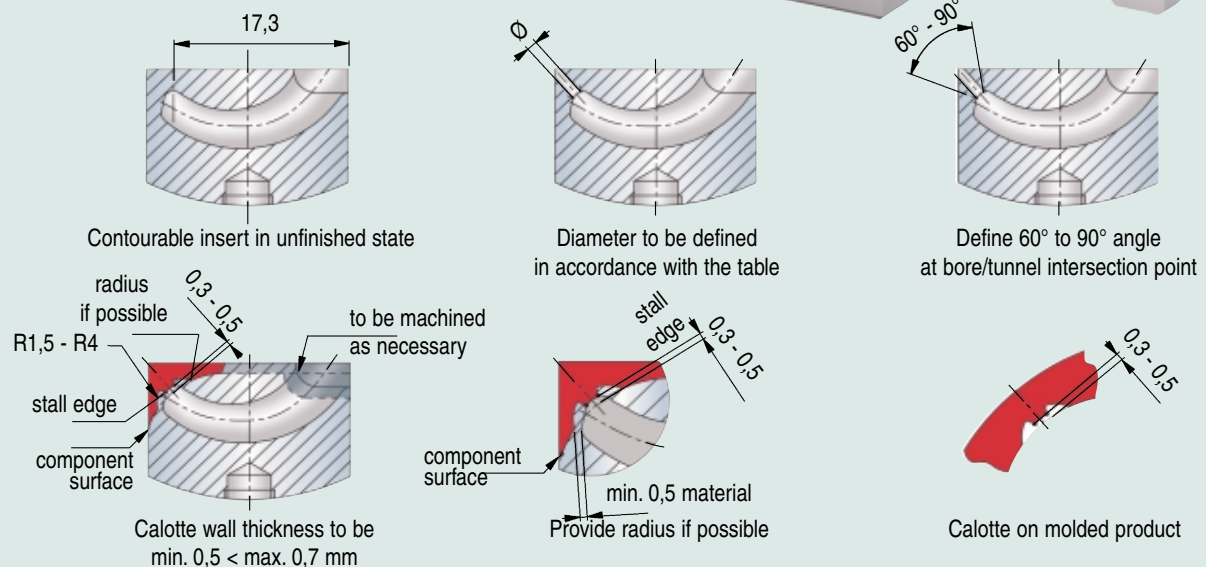

Cashew Gate Inserts

Kontourflow® GTK

Inclined Surface

Curved Surface

CAD files available at:
www.exaflow.com